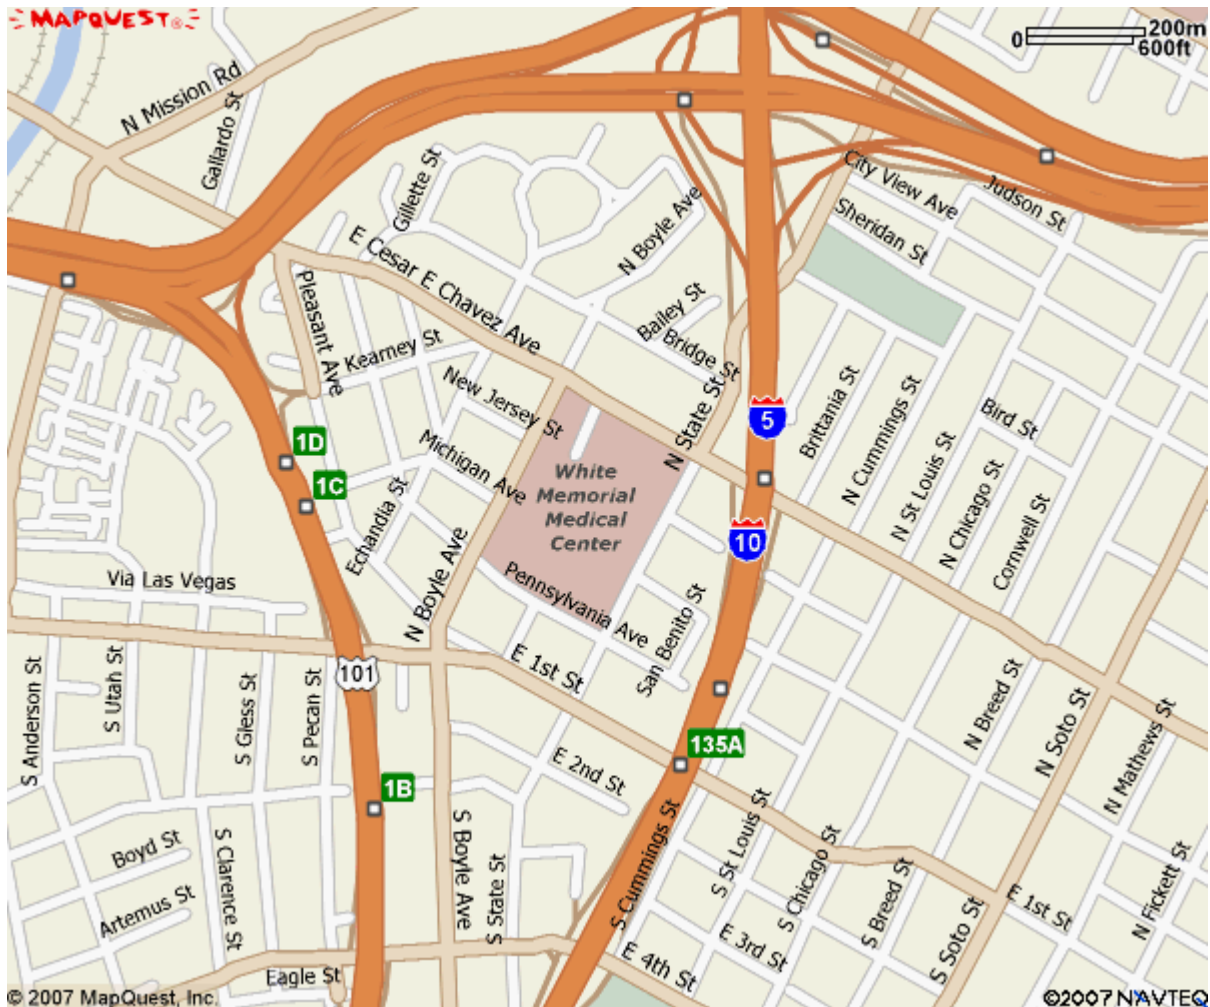

Southern California Conference 64th Constituency Session
White Memorial Seventh-day Adventist Church
401 N. State Street
Los Angeles, CA 90033

**GOLDEN STATE FWY 5
SOUTHBOUND**

Follow transition to Fwy 10 East. Exit East Cesar E. Chavez Ave., turn right at top of ramp onto No. State St. Turn right at East Cesar E. Chavez Ave. The White Memorial Church will be on the left.

**GOLDEN STATE FWY 5
NORTHBOUND**

Follow Fwy 5 North. Exit East Cesar E. Chavez Ave., turn left over freeway. Cross No. State St. The White Memorial Church will be on the left.

**SAN BERNARDINO FWY 10
WESTBOUND**

Follow Fwy 10 West. Exit No. State St., turn left. Turn right at East Cesar E. Chavez Ave. The White Memorial Church will be on the left.

**SANTA MONICA FWY 10
EASTBOUND**

Follow Fwy 10 East. Merge onto Fwy 5 North. Exit East Cesar E. Chavez Ave., turn left over freeway. Cross North State St. The White Memorial Church will be on the left.